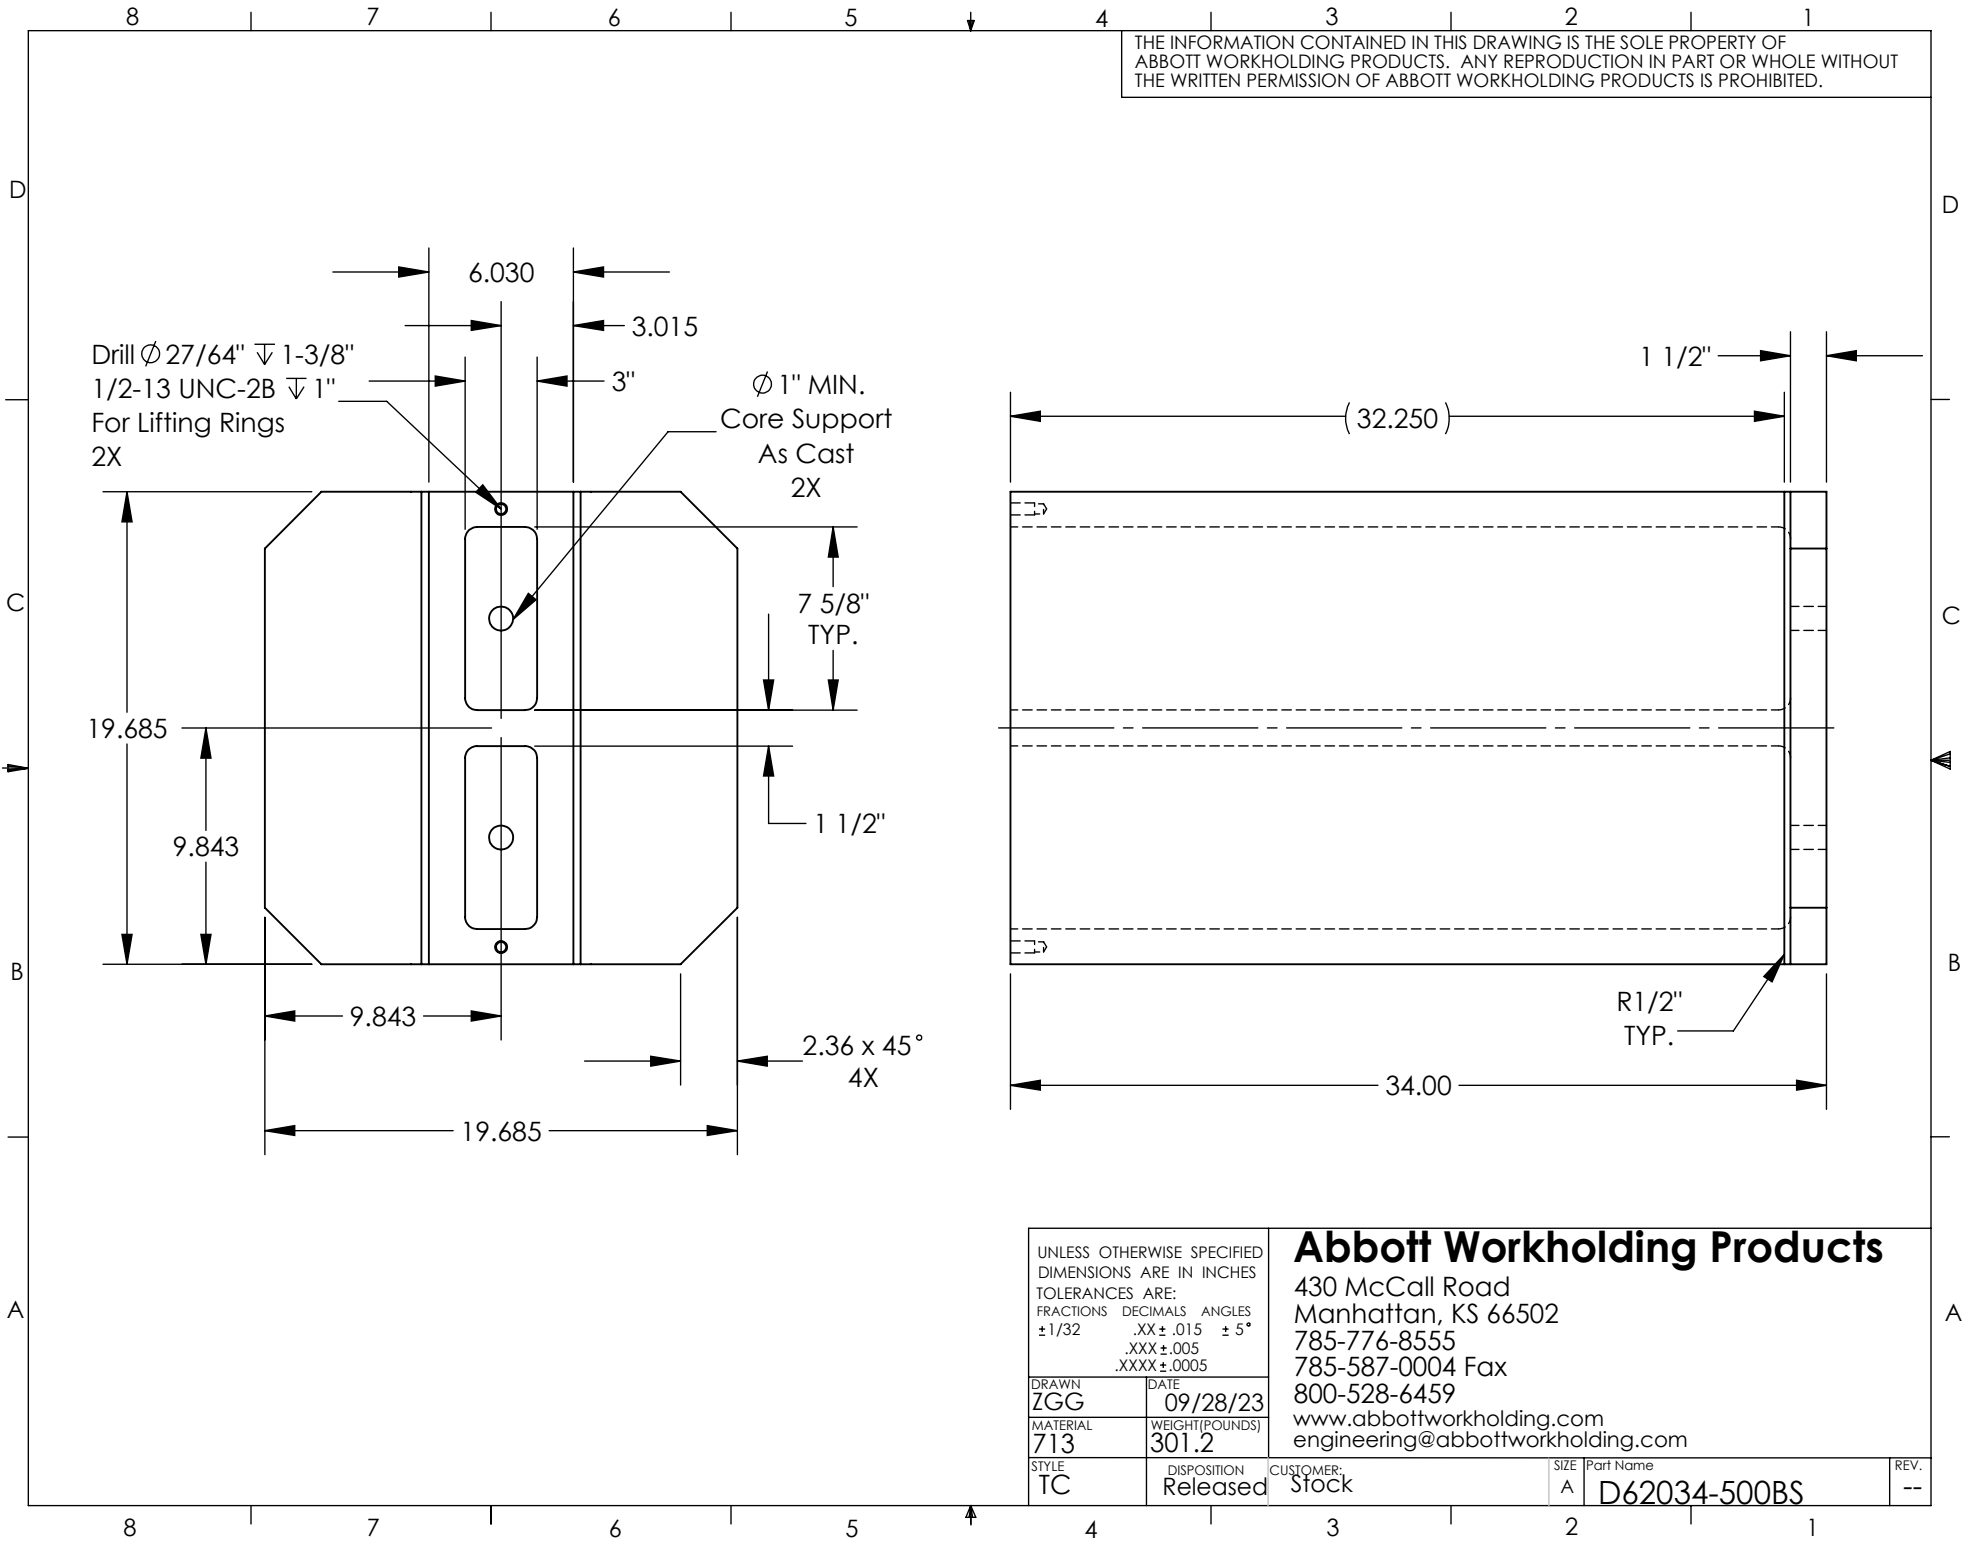

THE INFORMATION CONTAINED IN THIS DRAWING IS THE SOLE PROPERTY OF ABBOTT WORKHOLDING PRODUCTS. ANY REPRODUCTION IN PART OR WHOLE WITHOUT THE WRITTEN PERMISSION OF ABBOTT WORKHOLDING PRODUCTS IS PROHIBITED.

UNLESS OTHERWISE SPECIFIED DIMENSIONS ARE IN INCHES TOLERANCES ARE: FRACTIONS DECIMALS ANGLES $\pm 1/32$.XX $\pm .015$ $\pm 5^\circ$.XXX $\pm .005$.XXXX $\pm .0005$		Abbott Workholding Products 430 McCall Road Manhattan, KS 66502 785-776-8555 785-587-0004 Fax 800-528-6459 www.abbottworkholding.com engineering@abbottworkholding.com	
DRAWN ZGG	DATE 09/28/23	CUSTOMER: Stock	
MATERIAL 713	WEIGHT (POUNDS) 301.2	SIZE A	Part Name D62034-500BS
STYLE TC	DISPOSITION Released	REV. --	