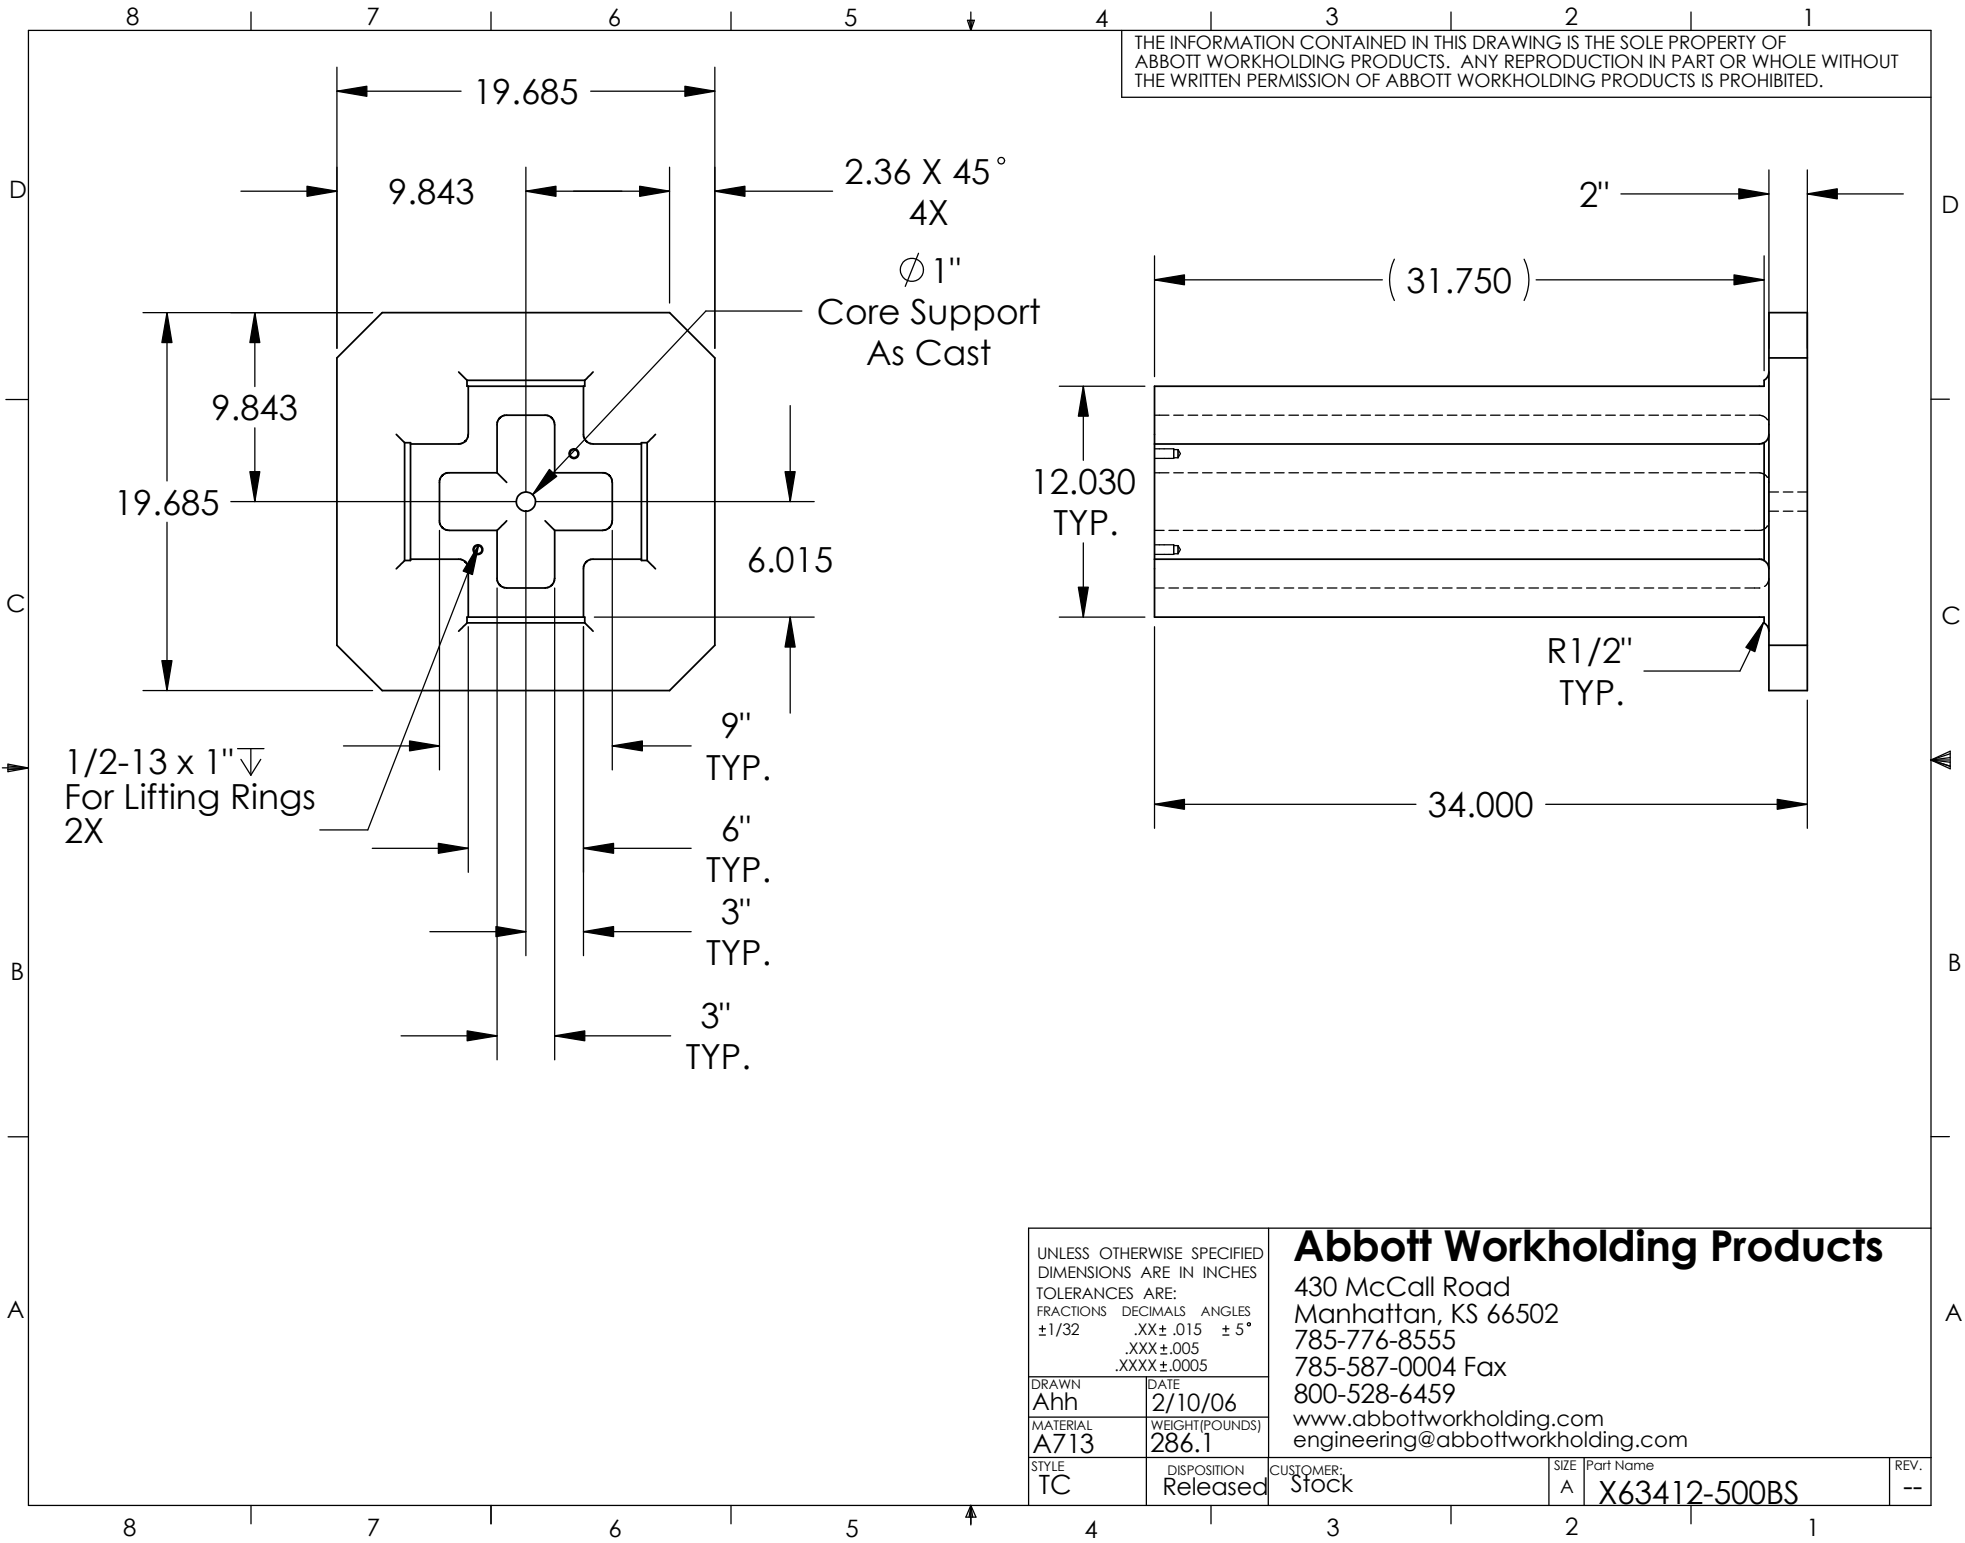

THE INFORMATION CONTAINED IN THIS DRAWING IS THE SOLE PROPERTY OF ABBOTT WORKHOLDING PRODUCTS. ANY REPRODUCTION IN PART OR WHOLE WITHOUT THE WRITTEN PERMISSION OF ABBOTT WORKHOLDING PRODUCTS IS PROHIBITED.

UNLESS OTHERWISE SPECIFIED DIMENSIONS ARE IN INCHES TOLERANCES ARE: FRACTIONS DECIMALS ANGLES $\pm 1/32$.XX \pm .015 $\pm 5^\circ$.XXX \pm .005 .XXXX \pm .0005		Abbott Workholding Products 430 McCall Road Manhattan, KS 66502 785-776-8555 785-587-0004 Fax 800-528-6459 www.abbottworkholding.com engineering@abbottworkholding.com	
DRAWN Ahh	DATE 2/10/06	CUSTOMER: Stock	
MATERIAL A713	WEIGHT (POUNDS) 286.1	SIZE A	Part Name X63412-500BS
STYLE TC	DISPOSITION Released	REV. --	